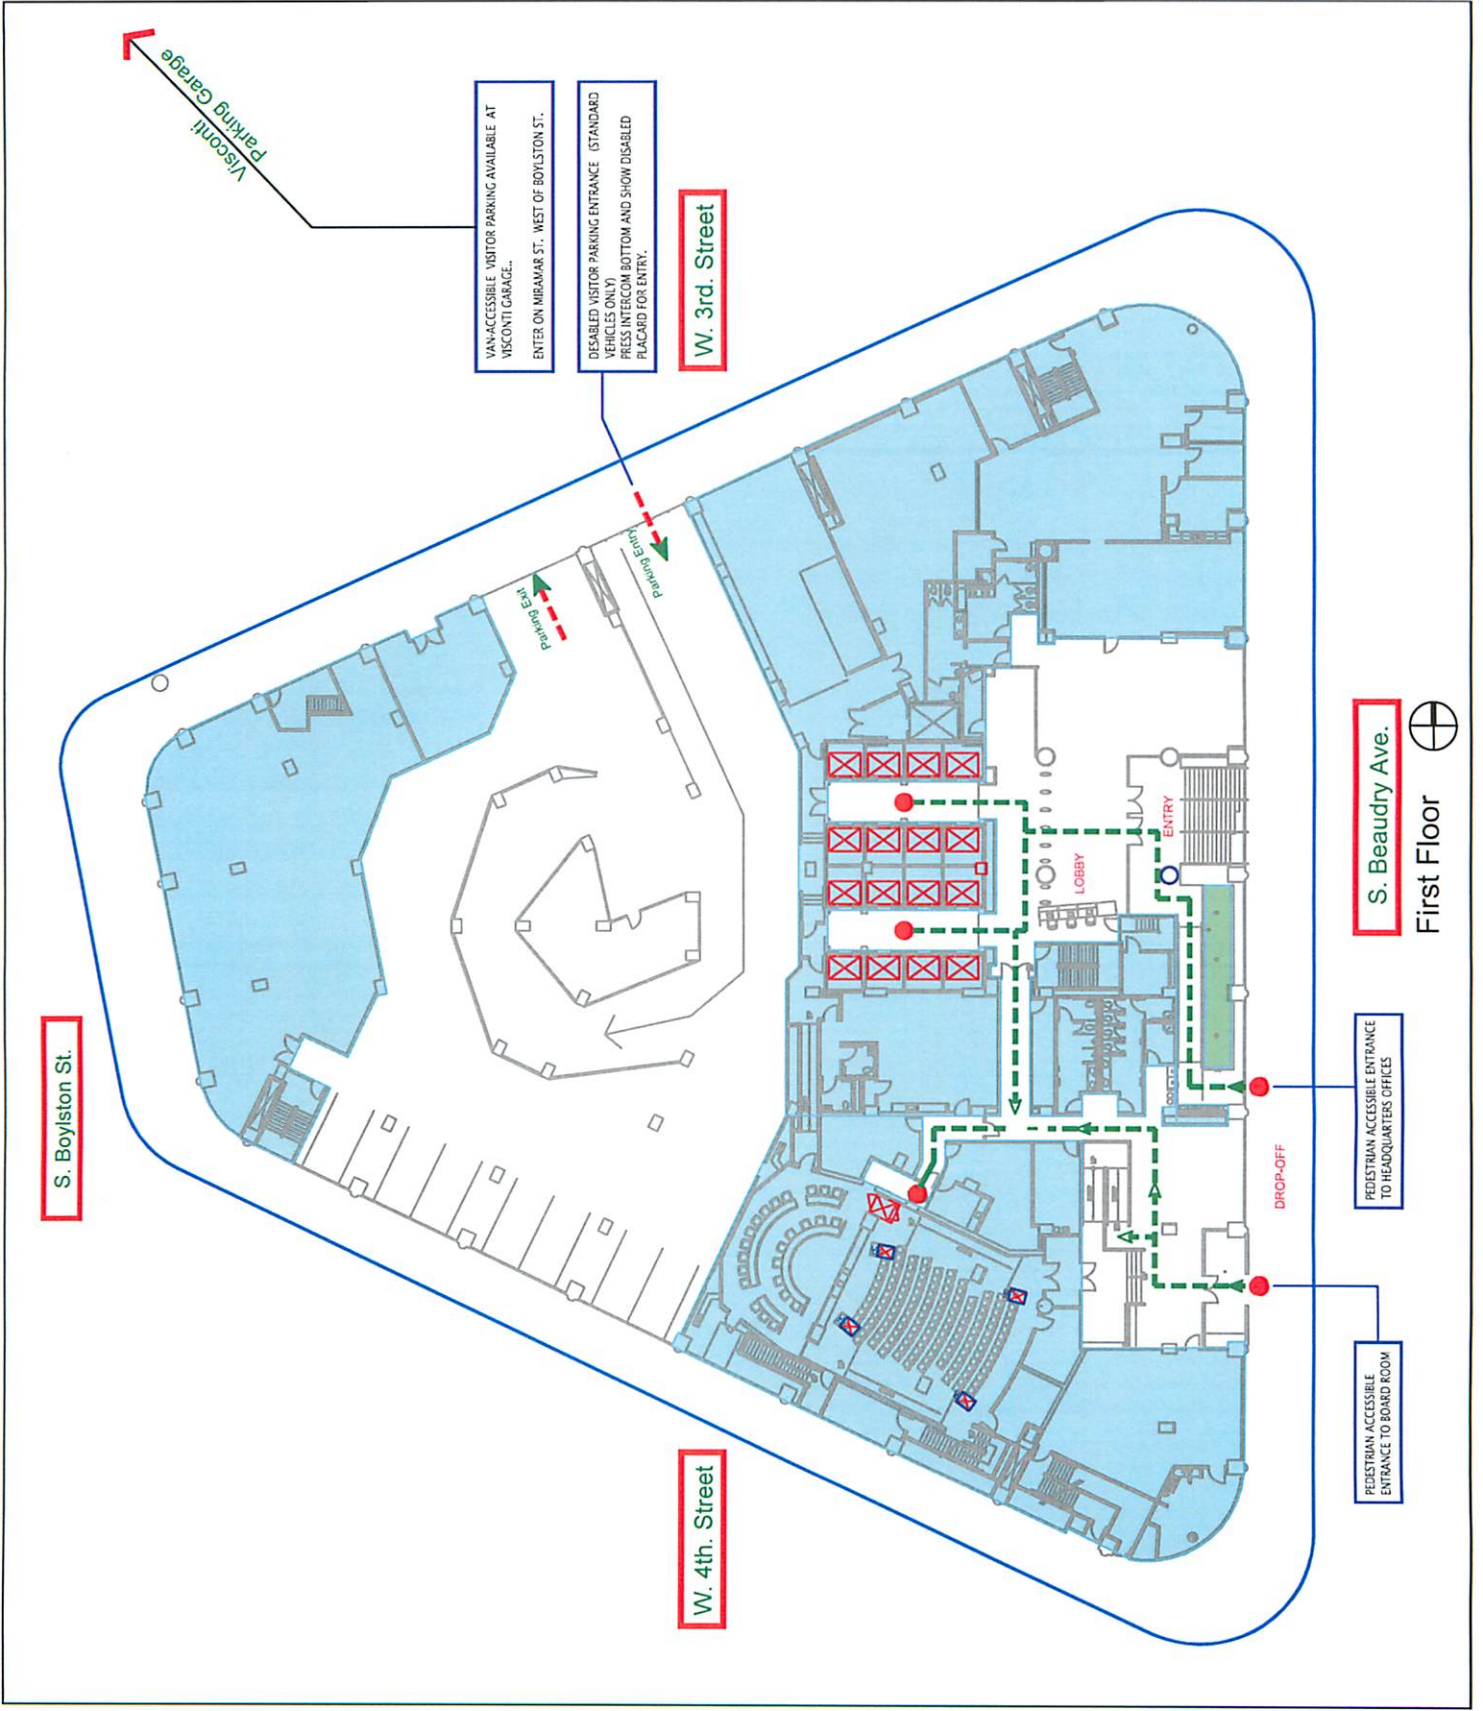

Standard Vehicle  
Accessible Parking  
for Visitors with  
Disabilities

Press intercom button and  
show handicap placard to  
obtain access

LAUSD  
Administrative  
Headquarters

Entrance to Offices

Board Room

Pedestrian Access to  
Offices and Board Room

First Floor

S. Boylston St.

W. 3rd. Street

W. 4th. Street

S. Beaudry Ave.

Second Floor ⊕

2nd FLOOR DISABLED VISITOR - BOARDROOM  
ACCESS FROM ELEVATOR LOBBY.